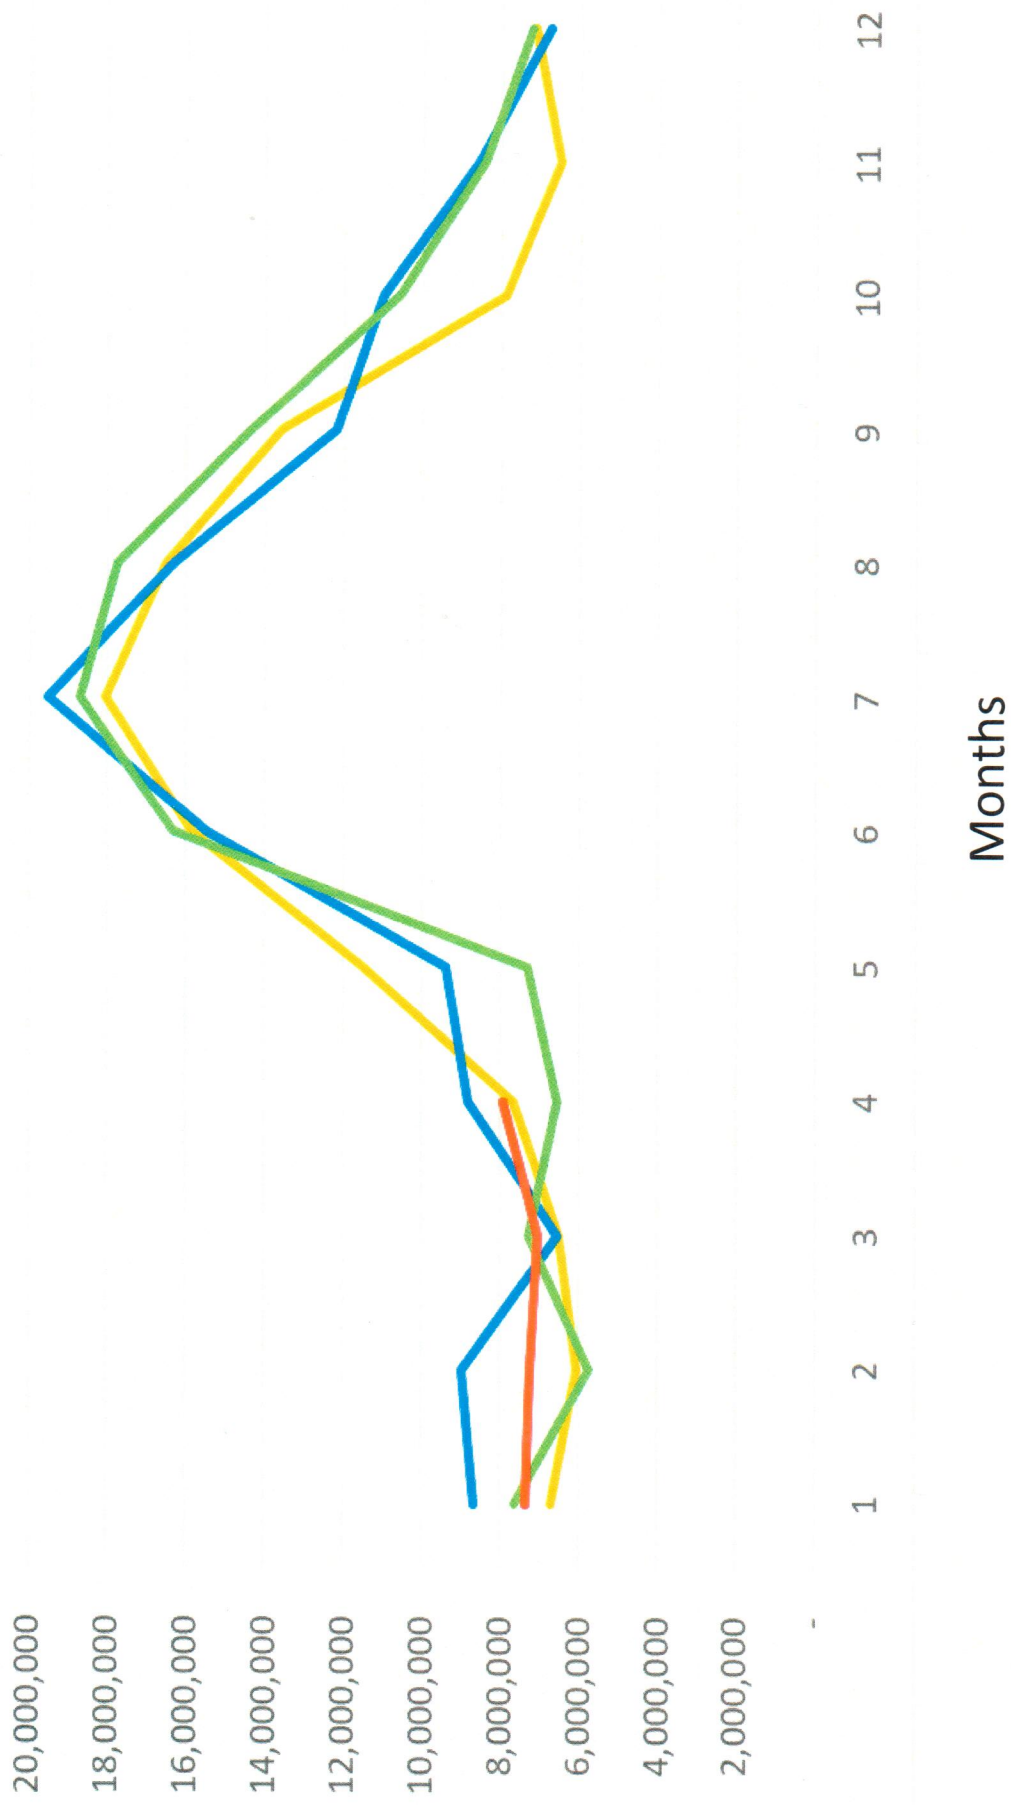

# Monthly Water Usage

Green: 2016  
Blue: 2017  
Yellow: 2018  
Red: 2010 so far.