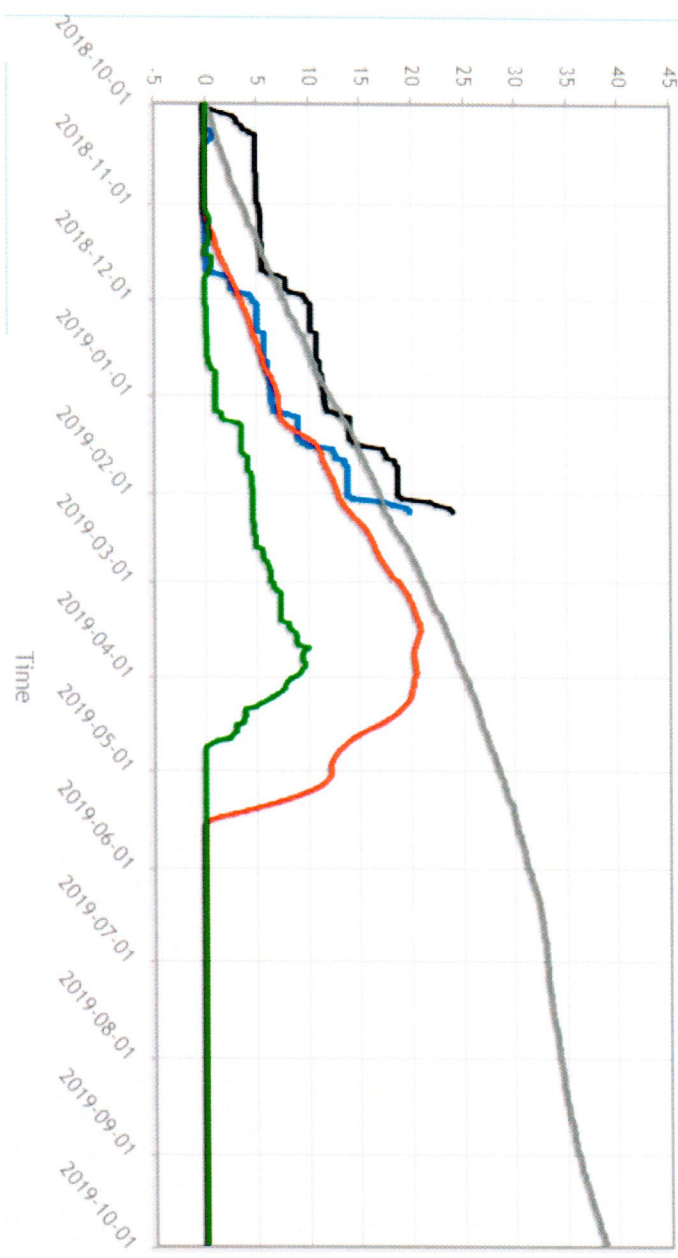

Timpanogos Divide (820) Utah SNOTEL Site - 8140 ft
Reporting Frequency: Daily; Date Range: 2018-10-01 to 2019-09-30

- Snow Water Equivalent (in) Start of Day Values
- Median Snow Water Equivalent (1981-2010) (in) Start of Day Values
- Precipitation Accumulation (in) Start of Day Values
- Average Precipitation Accumulation (1981-2010) (in) Start of Day Values
- Snow Water Equivalent (in) Start of Day Values