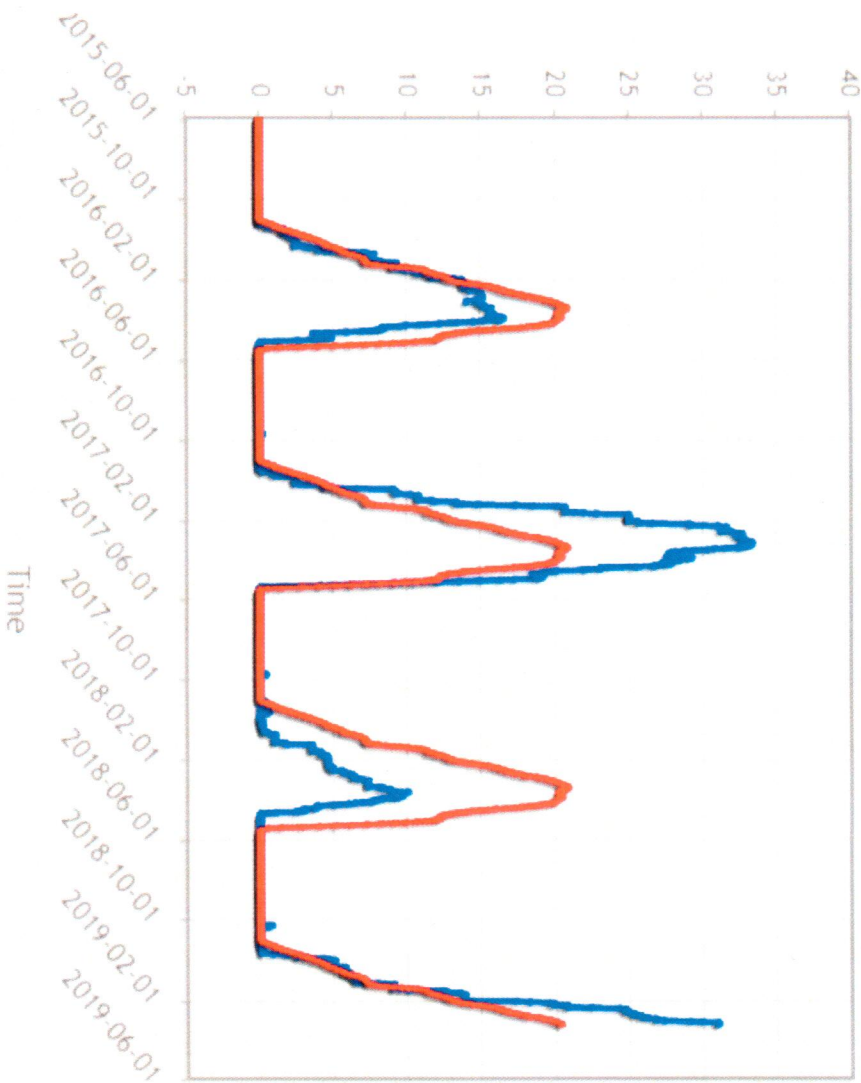

Timpanogos Divide (820) Utah SNOTEL Site - 8140 ft
Reporting Frequency: Daily; Date Range: 2015-06-01 to 2019-03-12

■ Snow Water Equivalent (in) Start of Day Values
■ Median Snow Water Equivalent (1981-2010) (in) Start of Day Values